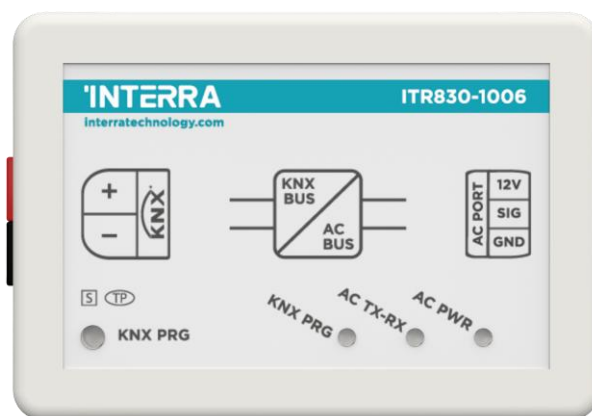

'INTERRA

Developer of Uniqueness

LG Air Condition Units AC - KNX Gateway Compatibility List

LG AC KNX Gateway Compatibility List

In this document, the compatibilities of LG air conditioners with ITR830-1006 are described.