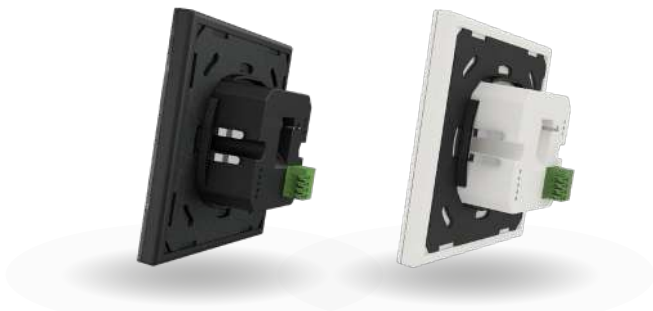

**Each
Interra
product is
designed
to be
unique.**

Interra Pure Touch

Feel special every day

Interra Pure Touch is a premium touch switch of Interra which is a perfect match for Just Touch projects. With its extremely slim 1 mm high-quality glass finish, and touch buttons, it's one of the finest and thinnest switches in its class. It comes with pure black and pure white color finishes including its plastic parts and with 2, 4, and 8 button options. It matches perfectly the Just Touch architectural design to create uniformity in projects.