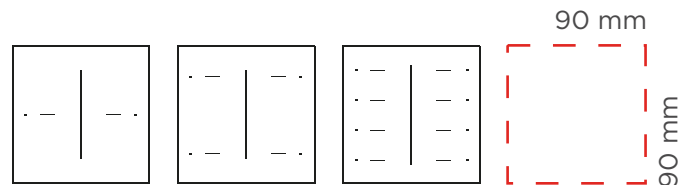

Feel special every day

Interra Pure Touch is a premium touch switch of Interra which is a perfect match for Just Touch projects. With its extremely slim 1 mm high-quality glass finish, and touch buttons, it's one of the finest and thinnest switches in its class. It comes with pure black and pure white color finishes including its plastic parts and with 2, 4, and 8 button options. It matches perfectly the Just Touch architectural design to create uniformity in projects.

It performs the control of all functions required for building automation, such as switching, toggle, dimming, shutter/blinds, thermostat controls, scenes, value, 2 channels, and step switching mode features. Besides internal temperature and humidity sensors, with its brightness sensor, its feedback LEDs manage their own brightness level to be your indicator at night.