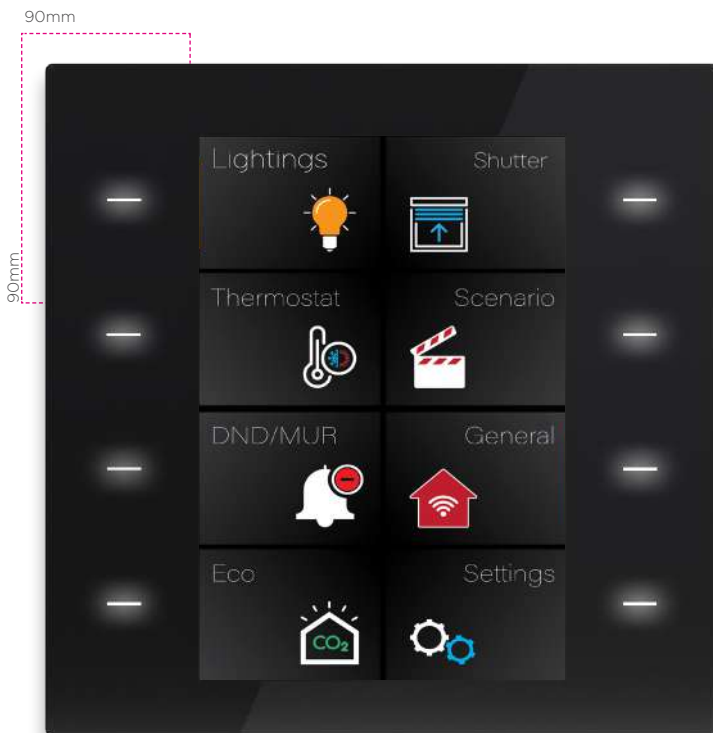

KNX Touch Switch Series

Interra Just Touch

Dreams switch to a reality

Interra Just Touch is a new generation thermostatic touch controller supporting up to 48 control points with 6+1 pages. With its extremely slim 1 mm high-quality glass capacitive full touch screen, and 8 touch buttons, it's one of the finest and thinnest switches in its class. It comes with pure black and pure white color finishes including its plastic parts and can control everything in a room that you can imagine.