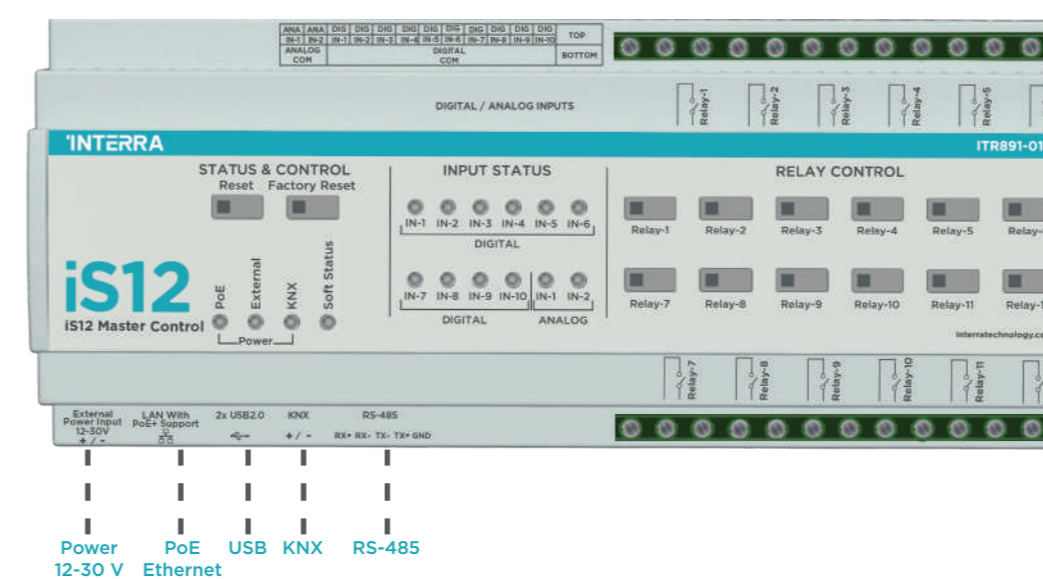

Room Control by EIO

IX10 10" Touch Panel

- New/Easy Mechanical Installation
- Hey Interra! Offline Voice Assistant
- Secure Cloud Remote Control
- Strong Hardware Power
- Mobile Control
- Concierge Services
- Control Everything
- Intercom Services

i7+

- Mobile Control
- Concierge Services
- Control Everything
- Intercom Services

Access Control

- IC/IP Access Control
- Night Visibility
- PoE Supported
- Touch Ring Button Option
- RFID

DND

- 21-30 V DC
- Suitable Surface Mounting
- Touch Ring Button Option
- RFID

Conventional Sensor

- High-Bay Motion sensor
- High-Bay+ Motion sensor
- Mid-Range Presence Sensor
- Wide-Range Presence Sensor

Switching Support up to 10A

High Sensitivity

Support Switching Between Remote Working Modes

Working Function Suitable for Hotel Solutions

Wiring Accessories

Compatible with any brand wiring accessories series

KNX Modbus MQTT

DALI BACnet IFTTT

WebSockets ASSA ABLOY REST API

iS12 Master Control

Node-based dynamic drag-and-drop editor

Controlled by Inputs

- Motion Sensor
- Door Sensor
- Window Sensor
- Temperature Sensor
- Biometric Scanner Sensor
- Lighting Control
- Blinds Control
- HVAC Control
- Light Sensor
- Smoke Sensor
- Curtain Control
- Door / Locks Control
- Smart TV Control
- DND / MUR Sensor
- Door Bell Sensor
- Speakers Control
- Combi Systems Control
- Elevator Control

Controlled by Outputs

iS12 Master Control Features

- 12 Inputs / Outputs
- Direct communication with 3.party IP base smart devices
- It can communicate with KNX devices.
- KNX, Modbus, MQTT, DALI, BACnet, IFTTT, WebSocket DOOR IOCK, Reset API, EIO
- Dynamic interface control
- Communicate directly with BMS
- Cloud secure mobile control
- Physical visualization and control
- Logic base programming

Node Based Dynamic Logic Server

Drag & Drop Editor

Event Based Programming
Node Based Logic Editor
Functional Programming Support
Support TCP / IP base automation protocols

Common Area Control by DMX

KNX Presence Sensor | **KNX Motion Sensor** | **KNX Microwave Sensor** | **KNX Air Quality Sensor** | **KNX Heat and Smoke Detector** | **KNX-Water Flood Detector**

KNX Corridor Movement Detector

Detection Area Suitable for Corridor

High Sensitivity

Wide Sensing Distance

KNX - DMX Gateway Features

- 3 working modes: DMX recorder mode, DMX dimming mode (EIB to DMX) and DMX to EIB conversion mode (1 bit, 1 byte data point)
- Supported communication signal: DMX512-1990, ArtNet DMX
- Save and playback up to 24 programs, maximum recording time: 4 hours

GRMS

Scenarios

Check-in	Light	22°C	Door Lock
Check-out	Light	Off	Door Lock
Housekeeping	Light	Off	Door Lock
Occupied	Light	22°C	Door Lock
Vacant	Light	Off	Door Lock
Comfort	Light	24°C	Door Lock
Emergency	EXIT	Alarm	Door Lock

Energy Management | **Integration Hub** | **Maintenance Alerts** | **UI Communication**

Customization and Configuration | **Data Collection and Analytics** | **Security** | **Software Management**

Hotel Common Areas

Restaurant | **Conference Room** | **Fitness Center** | **Reception** | **Ballroom**

Protocols

FIDELIO | **Opera** | **VRV VRF**

Door Lock System Integration

SALTO | **ASSA ABLOY** | **dormakaba**

Common Area Control by DALI

KNX / DALI Gateway Features

- Control Options
- Quick Commissioning
- Manual Control
- Fault Checking
- Integrated DALI PSU
- Remote Update

Commissioning via Web Interface

iNode API Integration

DALI Master Controller | **KNX DALI Gateway** | **Interra DALI-2 Binary Input** | **Interra DALI-2 Driver**

Interra DALI-2 Motion Sensor Detection Ranges

- DALI-2 High-Bay Motion sensor
- DALI-2 High-Bay+ Motion sensor
- DALI-2 Mid-Range Presence Sensor
- DALI-2 Wide-Range Presence Sensor

Interra DALI-2 Presence Sensor Detection Ranges