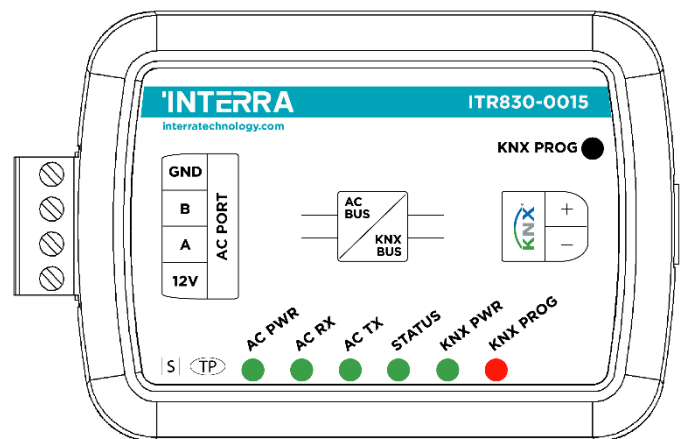

INTERRA

Developer of Uniqueness

Viessmann Split Air Condition Units AC - KNX Gateway Compatibility List

Viessmann Split AC - KNX Gateway Compatibility List

In this document, the compatibilities of Viessmann Split air conditioners with ITR830-0015 are described.

Compatibility Table

The models described in the table below refer to only indoor units. If a model number is not specified in this list, please contact us for a compatibility check. The connection diagram between the air conditioner interface and the air conditioner indoor unit is detailed in the ITR830-0015 datasheet.