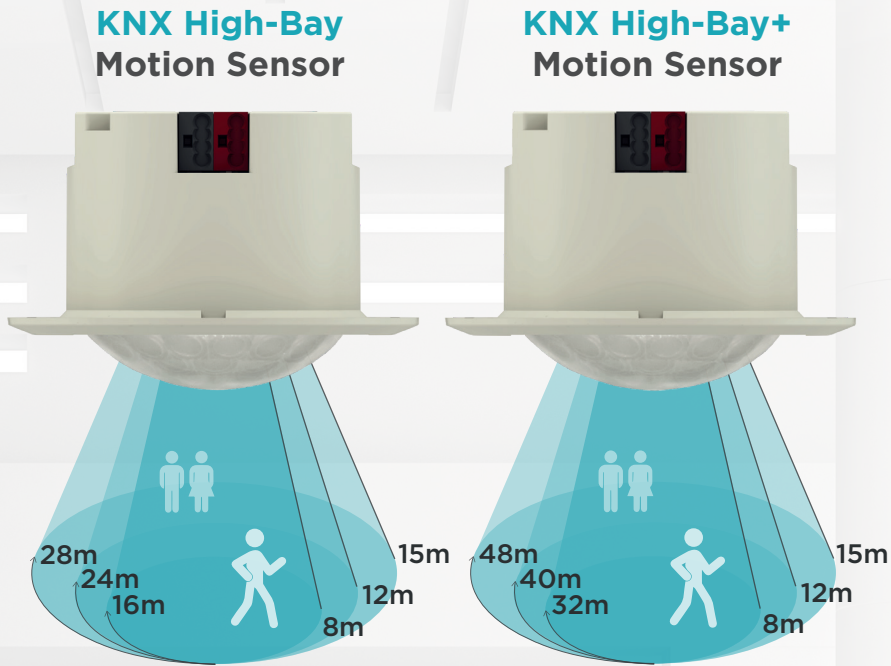

Interra KNX Sensors Series

Interra KNX Motion Sensor Detection Ranges