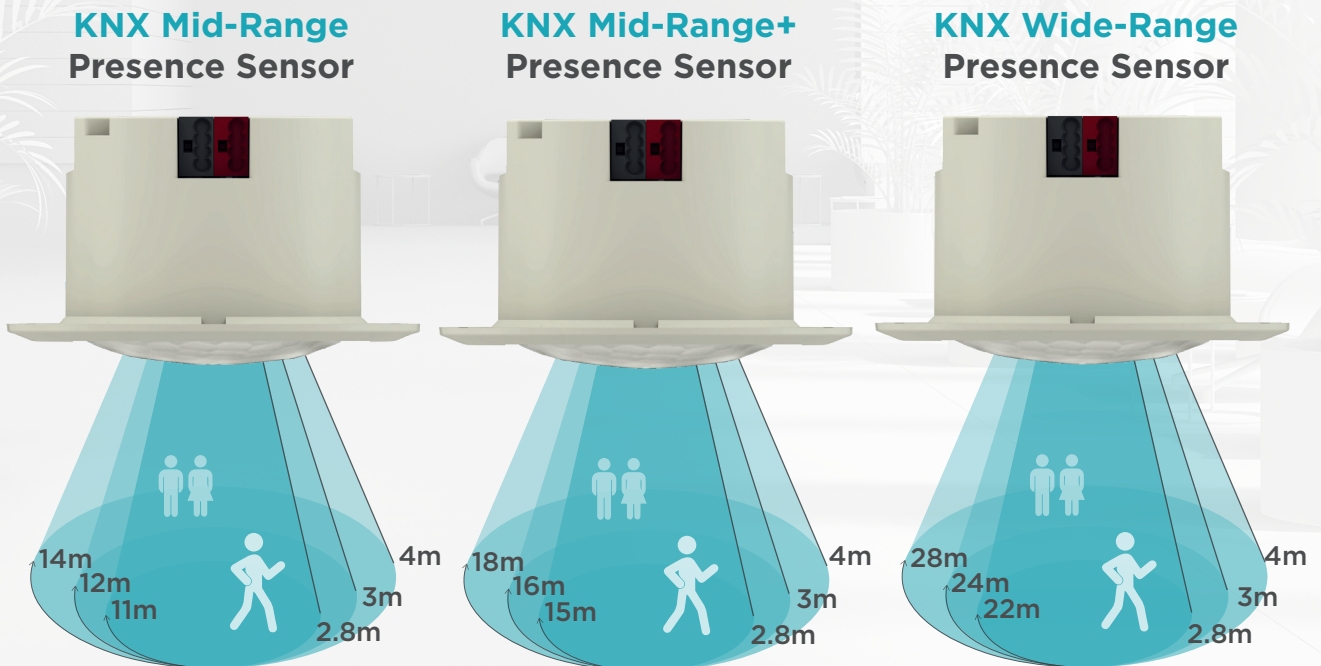

Interra KNX Presence Sensor Detection Ranges